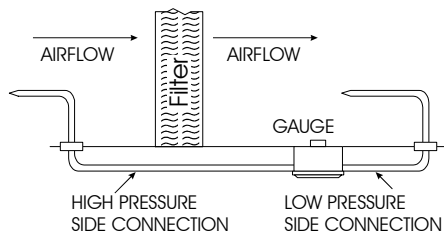

Moulded Plastic Manometer

- 0-700 Pa
- Low Cost
- Ideal Filter Gauge
- $\pm 3\%$ accuracy

Accessories

Air Filter Kit for magnehelic & minihelic gauges.

Manometer Gauge Fluid

Ordering

Common Pressure Gauges and Accessories		
Part Number	Description	
DW2000-60Pa	Magnehelic Gauge	0-60 Pa
DW2000-125Pa		0-125 Pa
DW2000-250Pa		0-250 Pa
DW2000-500Pa		0-500 Pa
DW2000-750Pa		0-750 Pa
DW2300-120Pa		-60 to +60 Pa
DWA-605	Air Filter Kit for magnehelic Gauge	
DW2-5000-125Pa	Minihelic Gauge	0-125 Pa
DW2-5000-250Pa		0-200 Pa
DW2-5000-500Pa		0-500 Pa
DWA-609	Air Filter Kit for Minihelic Gauge	
DWM-700Pa	Manometer	0-700 Pa
DWA-103	Red Gauge Oil	580 ml bottle